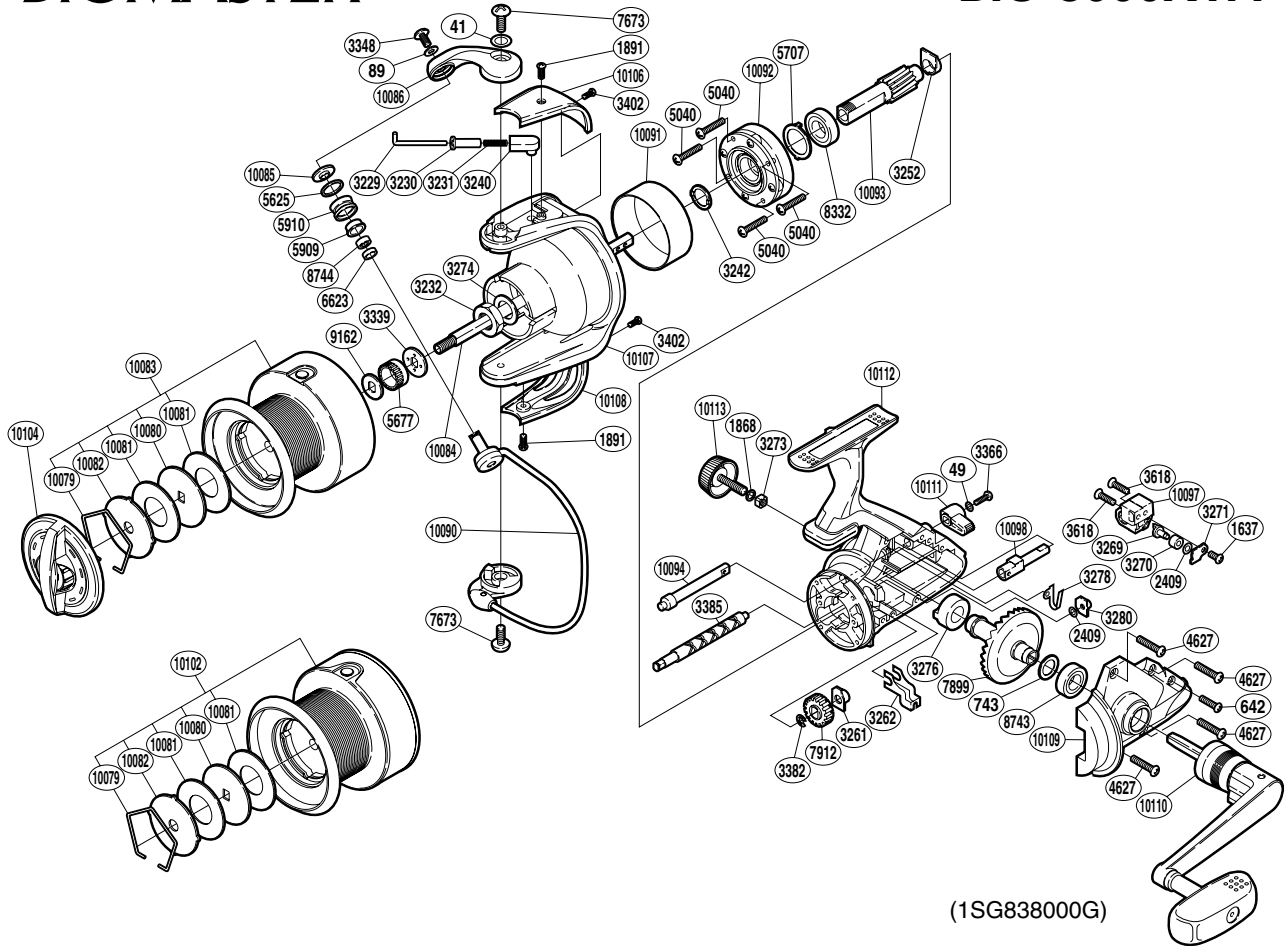

SHIMANO®

BIOMASTER A-RB

BIO-8000XTA

(1SG83800G)

Part No.	Description	Part No.	Description	Part No.	Description
RD 0041	Washer	RD 3280	Worm Bushing (rear)	RD10081	Drag Washer
RD 0049	Lock Washer	RD 3339	Spool Support B	RD10082	Eared Washer
RD 0089	Lock Washer	RD 3348	Screw	RD10083	Spool Assembly
RD 0642	Screw	RD 3366	Screw	RD10084	Main Shaft
RD 0743	Washer	RD 3382	E Lock	RD10085	Line Roller Washer
RD 1637	Screw	RD 3385	Worm Shaft	RD10086	Bail Arm
RD 1868	Handle Lock Washer	RD 3402	Screw	RD10090	Bail Assembly
RD 1891	Screw	RD 3618	Screw	RD10091	Roller Clutch Ring
RD 2409	Spacer	RD 4627	Screw	RD10092	Roller Clutch Assembly
RD 3229	Bail Spring Guide A	RD 5040	Screw	RD10093	Pinion Gear
RD 3230	Bail Spring Bushing	RD 5625	Line Roller Spacer	RD10094	Anti-Reverse Cam
RD 3231	Bail Spring	RD 5677	Spool Support A	RD10097	Oscillating Slider
RD 3232	Rotor Nut	RD 5707	Bearing Washer	RD10098	Anti-Reverse Lever Shaft
RD 3240	Bail Spring Guide B	RD 5909	Line Roller Bushing	RD10104	Drag Knob
RD 3242	Rotor Washer	RD 5910	Line Roller	RD10106	Bail Spring Cover
RD 3252	Bushing	RD 6623	Bearing Spacer	RD10107	Rotor
RD 3261	Worm Bushing (front)	RD 7673	Screw	RD10108	Bail Hold Support Guard
RD 3262	Worm Shaft Retainer	RD 7899	Drive Gear	RD10109	Side Cover
RD 3269	Oscillating Pawl	RD 7912	Idle Gear	RD10110	Handle Assembly
RD 3270	Oscillating Slider Bushing	RD 8332	Ball Bearing	RD10111	Anti-Reverse Lever
RD 3271	Oscillating Pawl Cover	RD 8743	Ball Bearing	RD10112	Body
RD 3273	Handle Screw Lock	RD 8744	Ball Bearing	RD10113	Handle Screw Cap
RD 3274	Spacer	RD 9162	Spool washer		
RD 3276	Drive Gear Bushing	RD10079	Drag Washers Retainer		
RD 3278	Anti-Reverse Cam Spring	RD10080	Key Washer	RD10102	Spare Spool Assembly